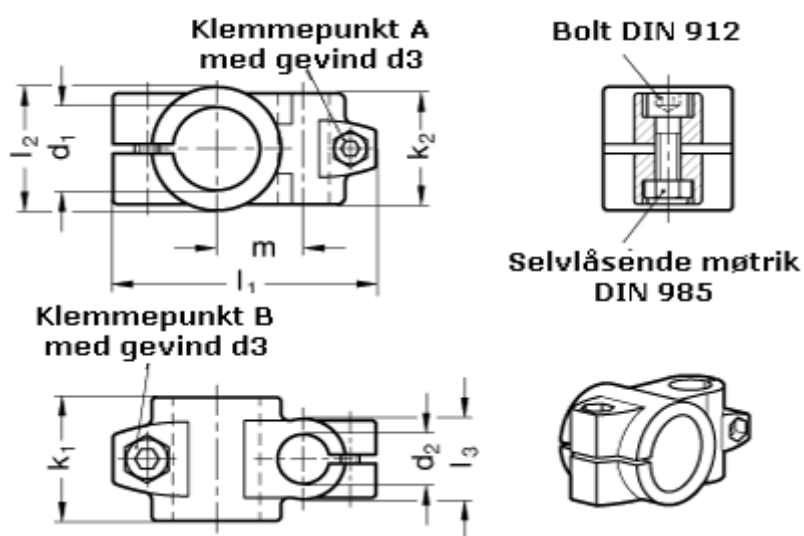

Article number: 20133B25B122BL

Description: E+G Two-way Connector
GN133-B25-B12-2-BL

Measures

Adjustable clamp lever for d3 = GN 911-M 8-32 have to be ordred separately

Adjustable clamp lever for d4 = GN 911-M 6-25 have to be ordred separately

d1 = 25

d2 = 12

d3 = M 8

d4 = M 6

k1 = 40

k2 = 36

l1 = 81.5

l2 = 40